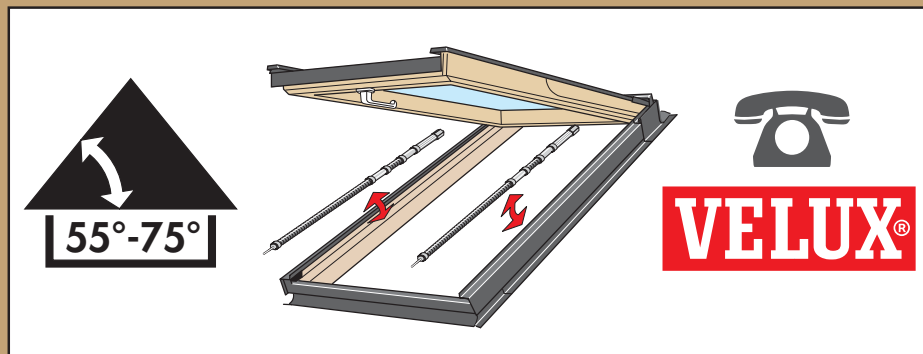

A: VELUX Österreich GmbH ☎ 02245/32 3 50	DK: VELUX Danmark A/S ☎ 45 16 45 16	J: VELUX Japan Ltd. ☎ 03(3478)81 41	RO: VELUX România S.R.L. ☎ 0-8008-83589
AUS: VELUX Australia Pty. Ltd. ☎ (02) 9550 3288	E: VELUX Spain, S.A. ☎ 91 509 71 00	LT: VELUX Lietuva, UAB ☎ (85) 270 91 01	RUS: VELUX Russia ZAO ☎ (095) 737 75 20
B: VELUX Belgium ☎ (010) 42.09.09	EST: VELUX Eesti OÜ ☎ 601 1046	LV: VELUX Latvia SIA ☎ 7 27 77 33	S: VELUX Svenska AB ☎ 042/144450
BG: VELUX Bulgaria EOOD ☎ 02/955 99 30	F: VELUX France ☎ 0821 02 15 15 0,119€ TTC/min	N: VELUX Norge AS ☎ 22 51 06 00	SK: VELUX Slovensko, s.r.o. ☎ (02) 60 20 15 00
BiH: VELUX Bosna i Hercegovina d.o.o. ☎ 033/626 493, 626 494	FIN: VELUX Suomi Oy ☎ 09-887 0520	NL: VELUX Nederland B.V. ☎ 030 - 6 629 629	SLO: VELUX Slovenija d.o.o. ☎ 01 564 14 84
BY: VELUX Roof Windows ☎ (017) 217 7385	GB: VELUX Company Ltd. ☎ 0870 380 9593	NZ: VELUX New Zealand Ltd. ☎ 09-6344 126	TR: VELUX Çah Pencereleri Ticaret Limited Şirketi ☎ 0 216 302 54 10
CDN: VELUX Canada Inc. ☎ 1 800 88-VELUX (888-3589)	H: VELUX Magyarország Kft. ☎ (06/1) 436-0530	P: VELUX A/S Sucursal em Portugal ☎ 21 880 00 60	UA: VELUX Ukraina TOV ☎ (044) 490 5703
CH: VELUX Schweiz AG ☎ 062/289 44 44	HR: VELUX Hrvatska d.o.o. ☎ 01/6221 212	PL: VELUX-POLSKA Sp. z o.o. ☎ (022) 33 77 000/33 77 070	USA: VELUX America Inc. ☎ 1-800-88-VELUX
CHN: VELUX (CHINA) CO. LTD. ☎ 0316-607 27 27	I: VELUX Italia s.p.a. ☎ 045/6173666	RA: VELUX Argentina S.A. ☎ 0 114 711 5666	YU: VELUX Jugoslavija d.o.o. ☎ 011 3670 468
CZ: VELUX Česká republika, s.r.o. ☎ 531 015 511	IRL: VELUX Company Ltd. ☎ 01 816 1616	RCH: VELUX Chile Limitada ☎ 2-231 18 24	
D: VELUX Deutschland GmbH ☎ 0180-333 33 99			

www.VELUX.com

Installation instructions for roof window GPL/GPU. Order no. VAS 451006-0904