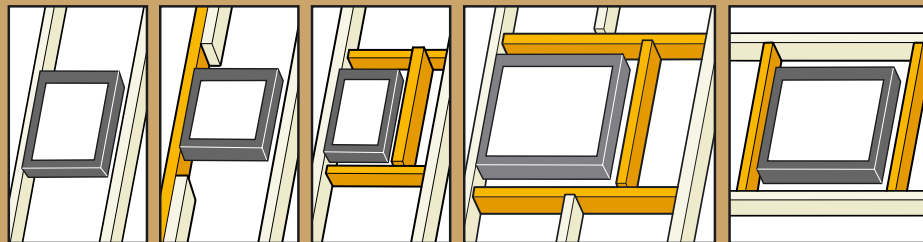

GGL/GGU

VELUX®