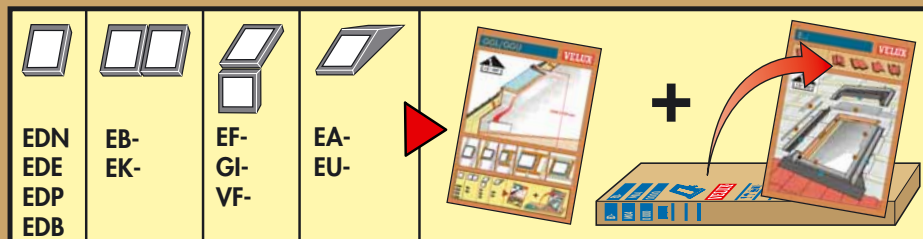

GGL/GGU

VELUX®