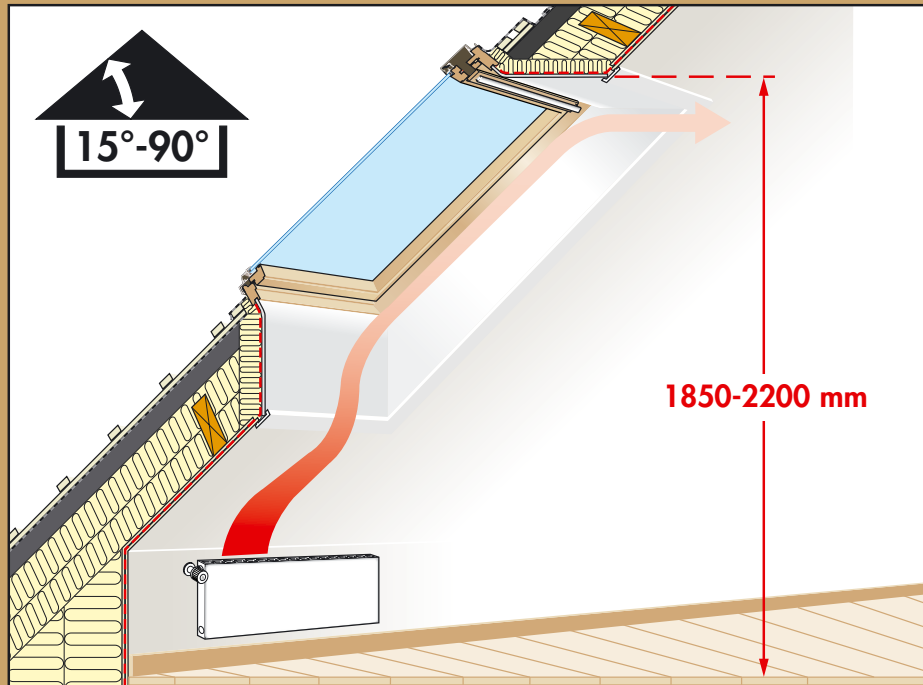

GGL/GGU

VELUX®