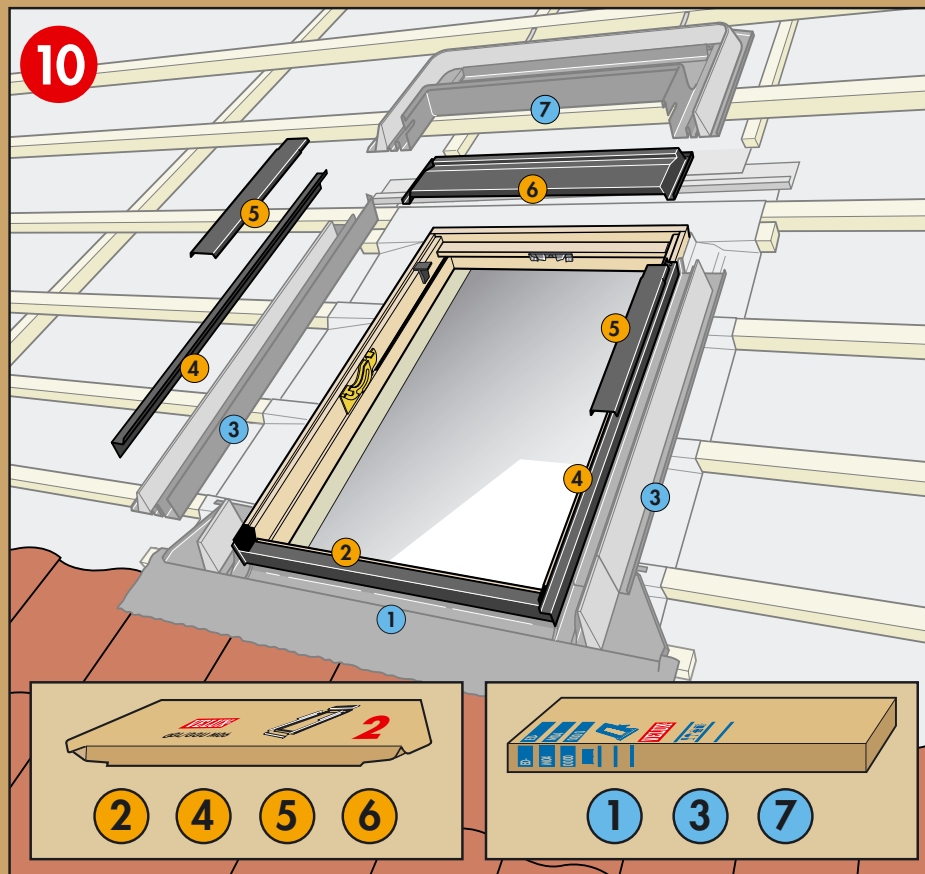

A: VELUX Österreich GmbH ☎ 02245/32 3 50	DK: VELUX Danmark A/S ☎ 45 16 45 16	J: VELUX Japan Ltd. ☎ 03(3478)81 41	RO: VELUX România S.R.L. ☎ 0268-42 55 77/42 56 00
AUS: VELUX Australia Pty. Ltd. ☎ (02) 9550 3288	E: VELUX Spain, S.A. ☎ 91 509 71 00	LT: VELUX Lietuva, UAB ☎ (85) 270 91 01	RUS: VELUX Russia ZAO ☎ (095) 737 75 20
B: VELUX Belgium ☎ (010) 42.09.09	EST: VELUX Eesti OÜ ☎ (0) 601 1046	LV: VELUX Latvia SIA ☎ 7 27 77 33	S: VELUX Svenska AB ☎ 042/144450
BG: VELUX Bulgaria EOOD ☎ 02/955 99 30	F: VELUX France ☎ 0821 02 15 15 0,119€ TTC/min	N: VELUX Norge AS ☎ 22 51 06 00	SK: VELUX Slovensko, s.r.o. ☎ (02) 60 20 15 00
BiH: VELUX Bosna i Hercegovina d.o.o. ☎ 033/626 493, 626 494	FIN: VELUX Suomi Oy ☎ 09-887 0520	NL: VELUX Nederland B.V. ☎ 030 - 6 629 629	SLO: VELUX Slovenija d.o.o. ☎ 01 564 14 84
BY: VELUX Roof Windows ☎ (017) 217 7385	GB: VELUX Company Ltd. ☎ 0870 380 9593	NZ: VELUX New Zealand Ltd. ☎ 09-6344 126	TR: VELUX Cam Pencereleri Ticaret Limited Sirketi ☎ 0 216 302 54 10
CDN: VELUX Canada Inc. ☎ 1 800 88-VELUX (888-3589)	H: VELUX Magyarország Kft. ☎ (06/1) 436-0530	P: VELUX A/S Sucursal em Portugal ☎ 21 880 00 60	UA: VELUX Ukraina TOV ☎ (044) 490 5703
CH: VELUX Schweiz AG ☎ 062/289 44 44	HR: VELUX Hrvatska d.o.o. ☎ 01/6221 212	PL: VELUX-POLSKA Sp. z o.o. ☎ (022) 33 77 000/33 77 070	USA: VELUX America Inc. ☎ 1-800-88-VELUX
CHN: VELUX (CHINA) CO. LTD. ☎ 0316-607 27 27	I: VELUX Italia s.p.a. ☎ 045/6173666	RA: VELUX Argentina S.A. ☎ 0 114 711 5666	YU: VELUX Jugoslavija d.o.o. ☎ 011 3670 468
CZ: VELUX Česká republika, s.r.o. ☎ 531 015 511	IRL: VELUX Company Ltd. ☎ 01 816 1616	RCH: VELUX Chile Limitada ☎ 2-231 18 24	
D: VELUX Deutschland GmbH ☎ 0180-333 33 99			

www.VELUX.com

Installation instructions for roof window GGL/GGU. Order no. VAS 450605-1203